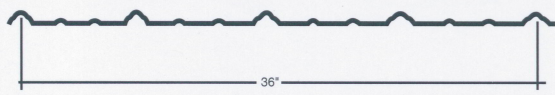

CHARCOAL
29 ga. Rolled Rib
26 ga. *Loc-Rib*TM

LIGHT BLUE
29 ga. Rolled Rib

DARK BLUE
29 ga. Rolled Rib
26 ga. *Loc-Rib*TM

RED
29 ga. Rolled Rib
26 ga. *Loc-Rib*TM

SURF
29 ga. Rolled Rib
26 ga. *Loc-Rib*TM

COPPER PENNY
26 ga. *Loc-Rib*TM

ROLLED RIB 36" COVERAGE

*Loc-Rib*TM 16" COVERAGE

Please Note: Actual painted sample available upon request.