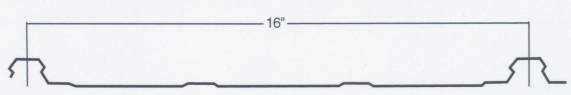

CHARCOAL
29 ga. Rolled Rib
26 ga. *Loc-Rib*TM

LIGHT BLUE
29 ga. Rolled Rib

DARK BLUE
29 ga. Rolled Rib
26 ga. *Loc-Rib*TM

RED
29 ga. Rolled Rib
26 ga. *Loc-Rib*TM

SURF
29 ga. Rolled Rib
26 ga. *Loc-Rib*TM

COPPER PENNY
26 ga. *Loc-Rib*TM

ROLLED RIB 36" COVERAGE

*Loc-Rib*TM 16" COVERAGE

Please Note: Actual painted sample available upon request.